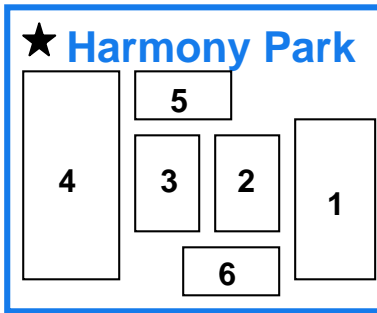

Trophy Club - Roanoke Soccer Association

Fields Sizes:
1 – U9 / U10
2 & 3 – U7 / U8
4 – U11+
5 – U5
6 – U6

**Directions to Trophy Club –
Roanoke Harmony Park:**

- Take Hwy 114 to either Trophy Club Dr. - or- Trophy Wood
- Turn North on either Trophy Club Dr. –or- Trophy Wood
- Turn Right on Indian Creek
- Follow Indian Creek until it ends at Harmony Park