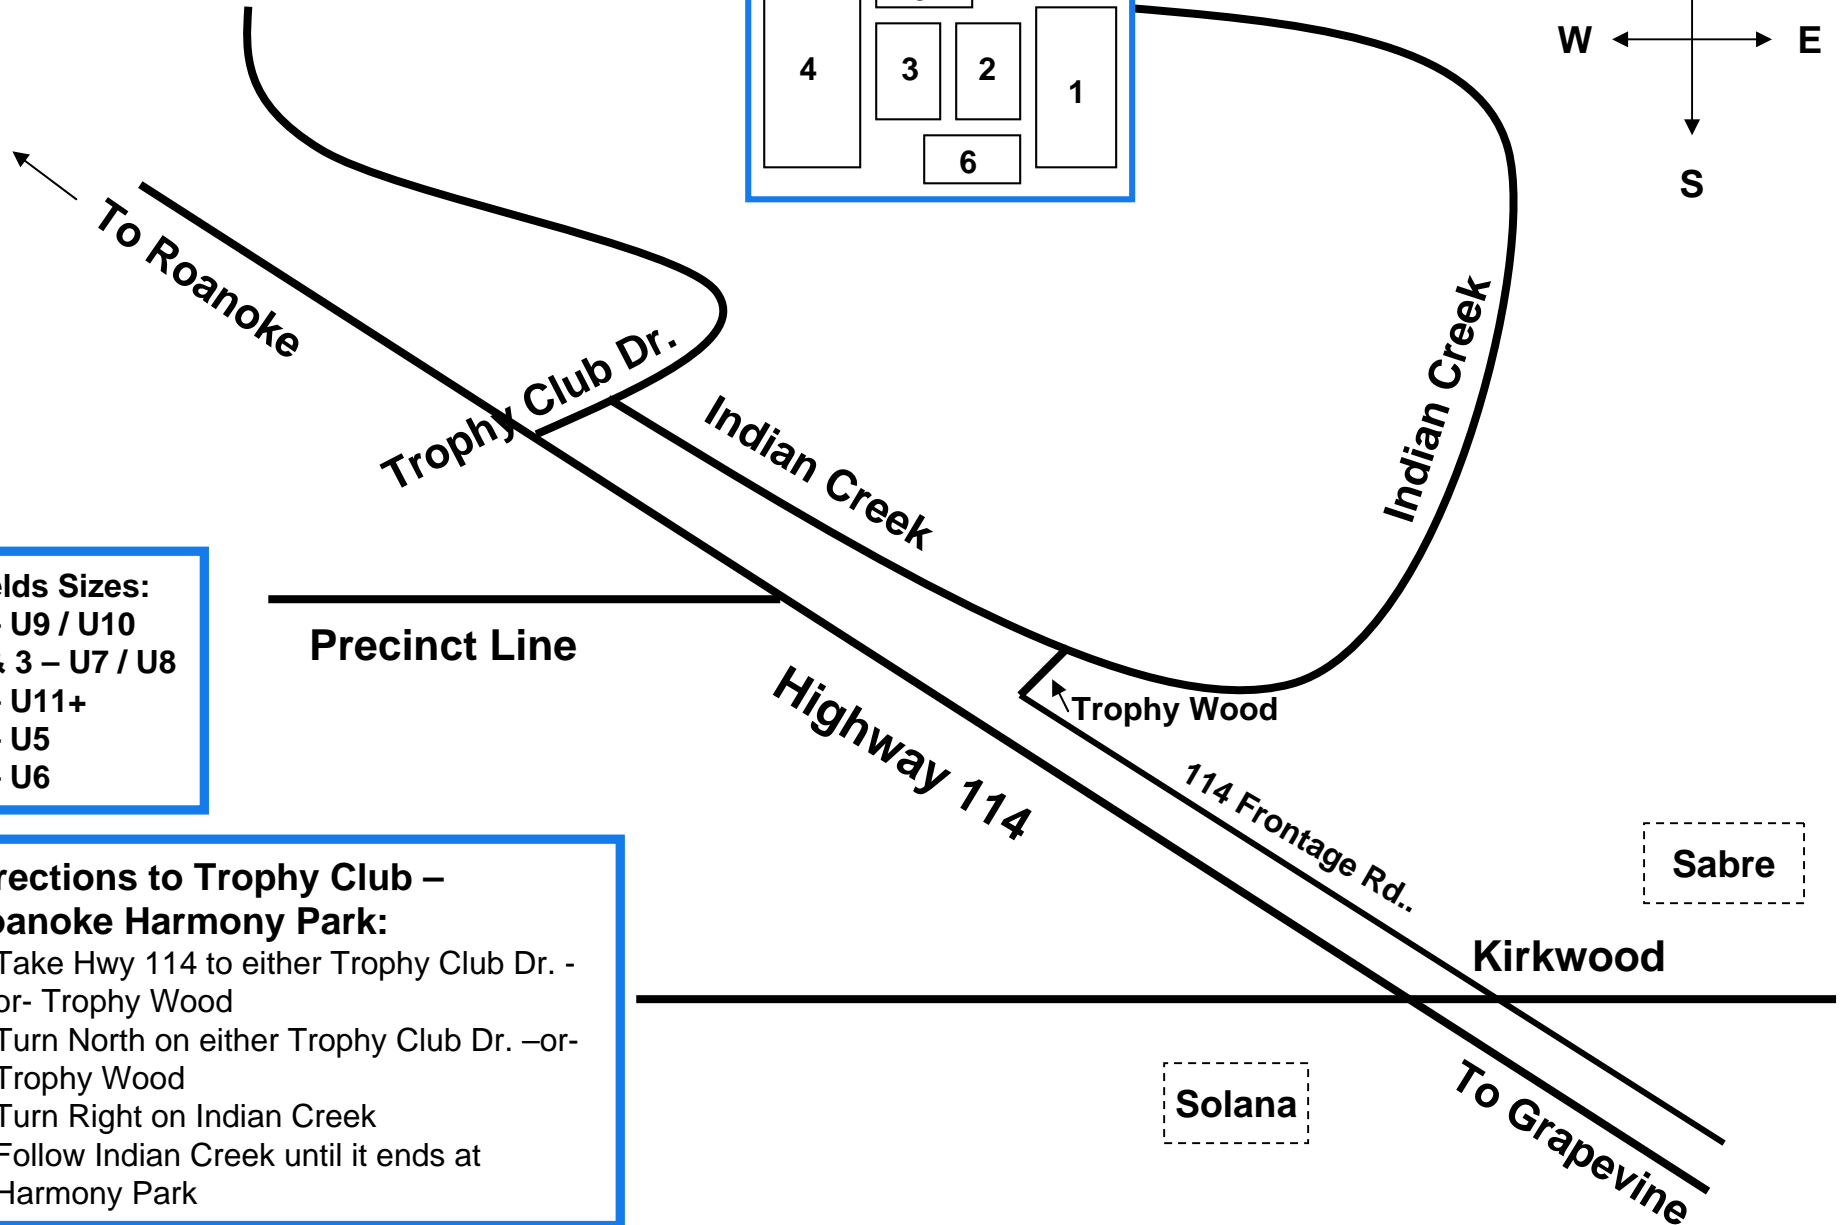

Trophy Club - Roanoke Soccer Association

Fields Sizes:
1 – U9 / U10
2 & 3 – U7 / U8
4 – U11+
5 – U5
6 – U6

**Directions to Trophy Club –
Roanoke Harmony Park:**

- Take Hwy 114 to either Trophy Club Dr. - or- Trophy Wood
- Turn North on either Trophy Club Dr. –or- Trophy Wood
- Turn Right on Indian Creek
- Follow Indian Creek until it ends at Harmony Park