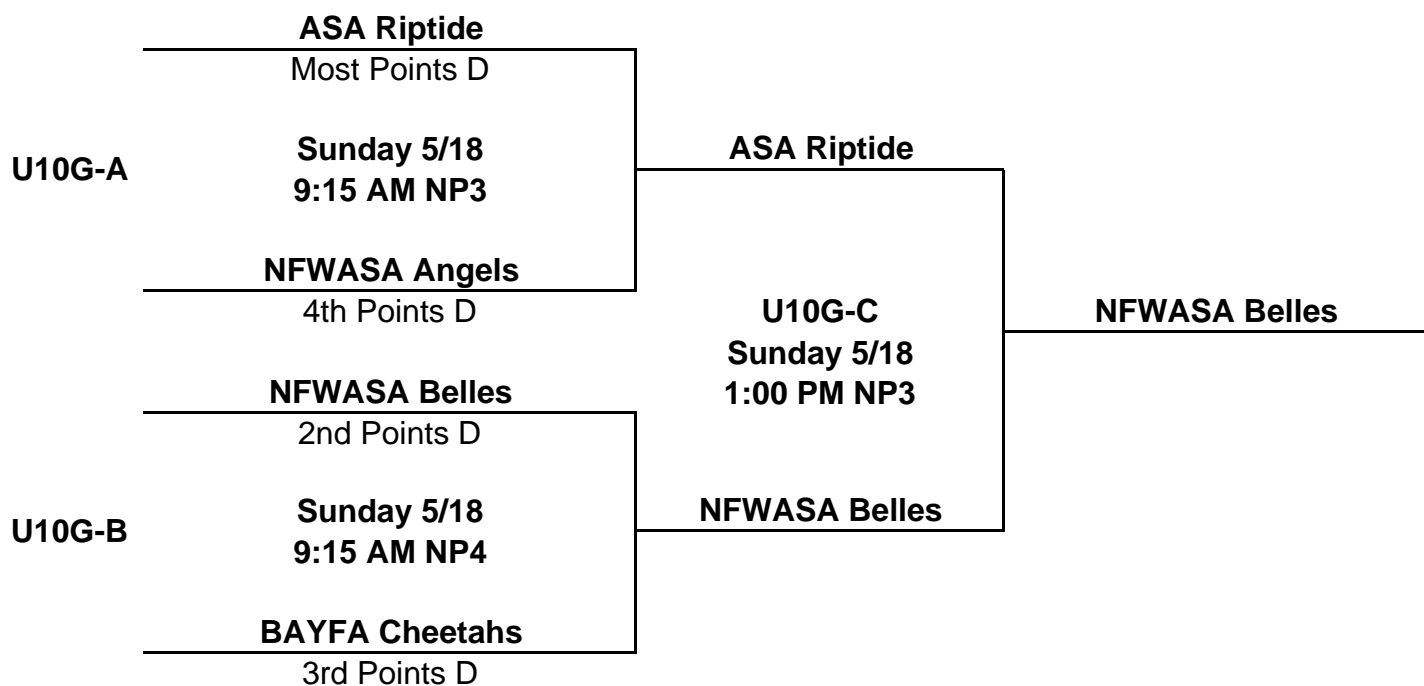

U9 Girls

Finals

U10 Girls

Semi-Finals

Finals

Notes:

- 1) The top 4 points teams advance.
- 2) Placement for the advancement games is determined based on the points from the advancing teams only.

**FossilFest Recreational Tournament
2008**

U12 Girls

Finals

U14 Girls

Semi-Finals

Finals

Notes:

- 1) The top 4 points teams advance.
- 2) Placement for the advancement games is determined based on the points from the advancing teams only.

U10 Boys

Semi-Finals

Finals

U11 Boys

Finals

**FossilFest Recreational Tournament
2008**

U12 Boys

Finals

U14 Boys