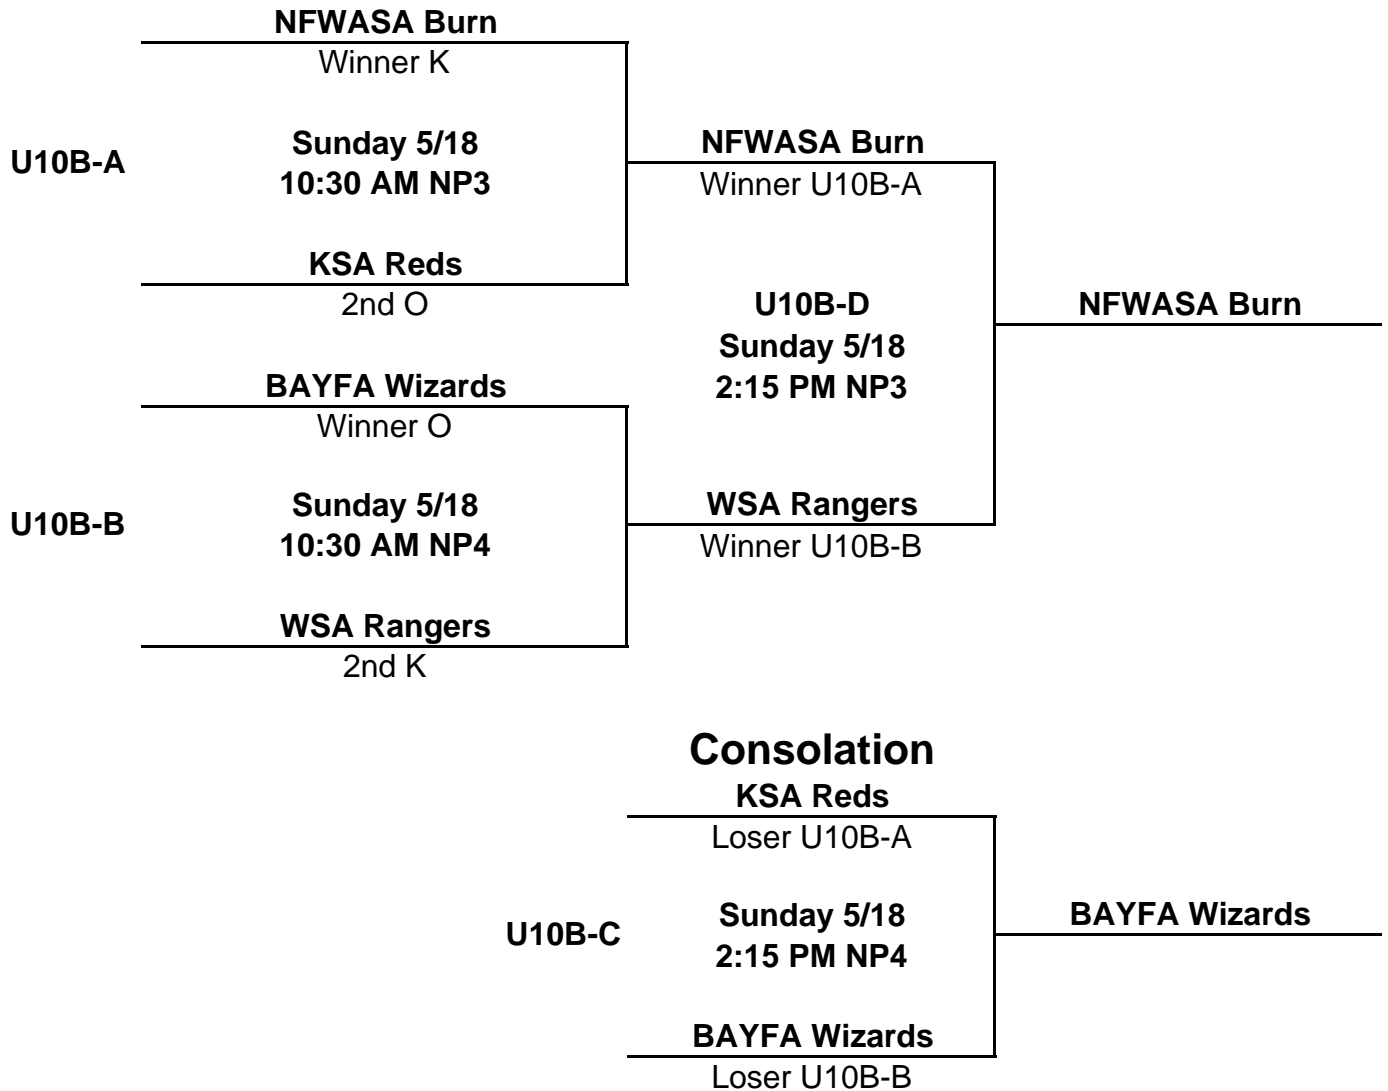

U9 Girls

Finals

U10 Girls

Semi-Finals

Finals

Notes:

- 1) The top 4 points teams advance.
- 2) Placement for the advancement games is determined based on the points from the advancing teams only.

**FossilFest Recreational Tournament
2008**

U12 Girls

Finals

U14 Girls

Semi-Finals

Finals

Notes:

- 1) The top 4 points teams advance.
- 2) Placement for the advancement games is determined based on the points from the advancing teams only.

U10 Boys

Semi-Finals

Finals

U11 Boys

Finals

**FossilFest Recreational Tournament
2008**

U12 Boys

Finals

U14 Boys