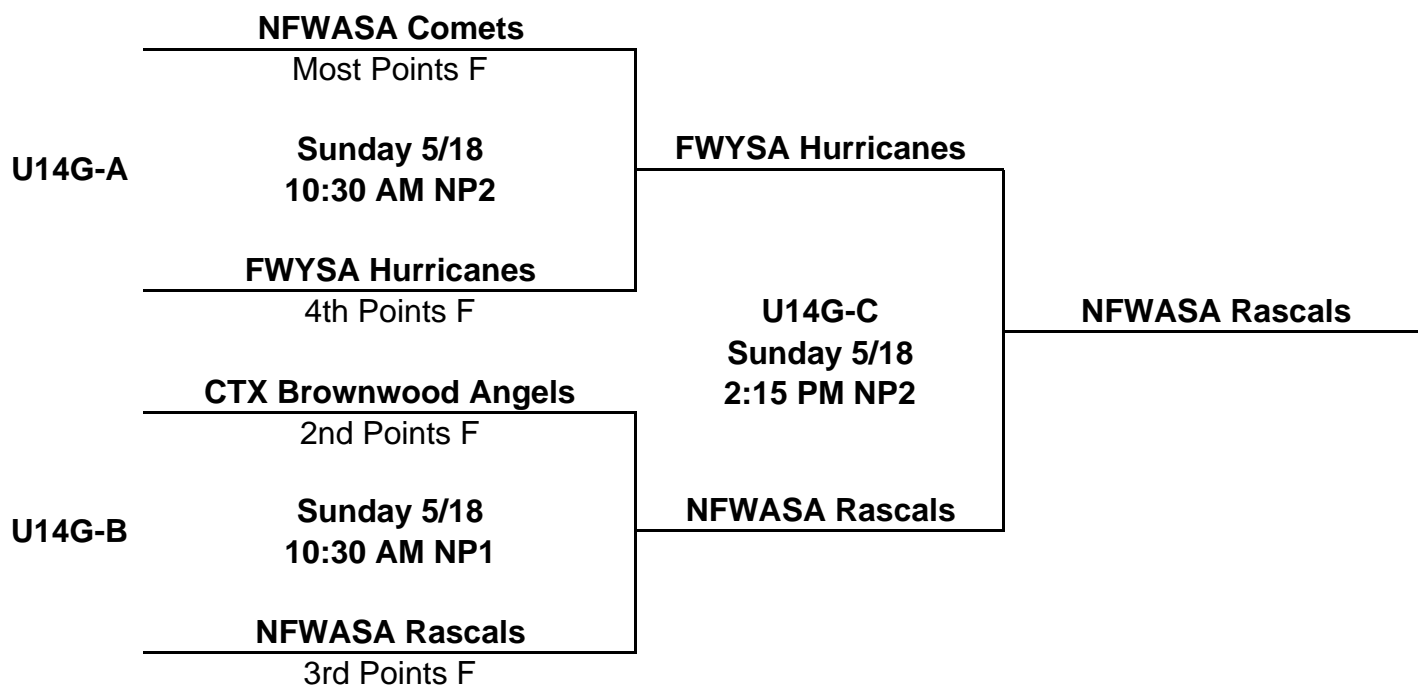

U9 Girls

Finals

U10 Girls

Semi-Finals

Finals

Notes:

- 1) The top 4 points teams advance.
- 2) Placement for the advancement games is determined based on the points from the advancing teams only.

**FossilFest Recreational Tournament
2008**

U12 Girls

Finals

U14 Girls

Semi-Finals

Finals

Notes:

- 1) The top 4 points teams advance.
- 2) Placement for the advancement games is determined based on the points from the advancing teams only.

U10 Boys

Semi-Finals

Finals

U11 Boys

Finals

**FossilFest Recreational Tournament
2008**

U12 Boys

Finals

U14 Boys